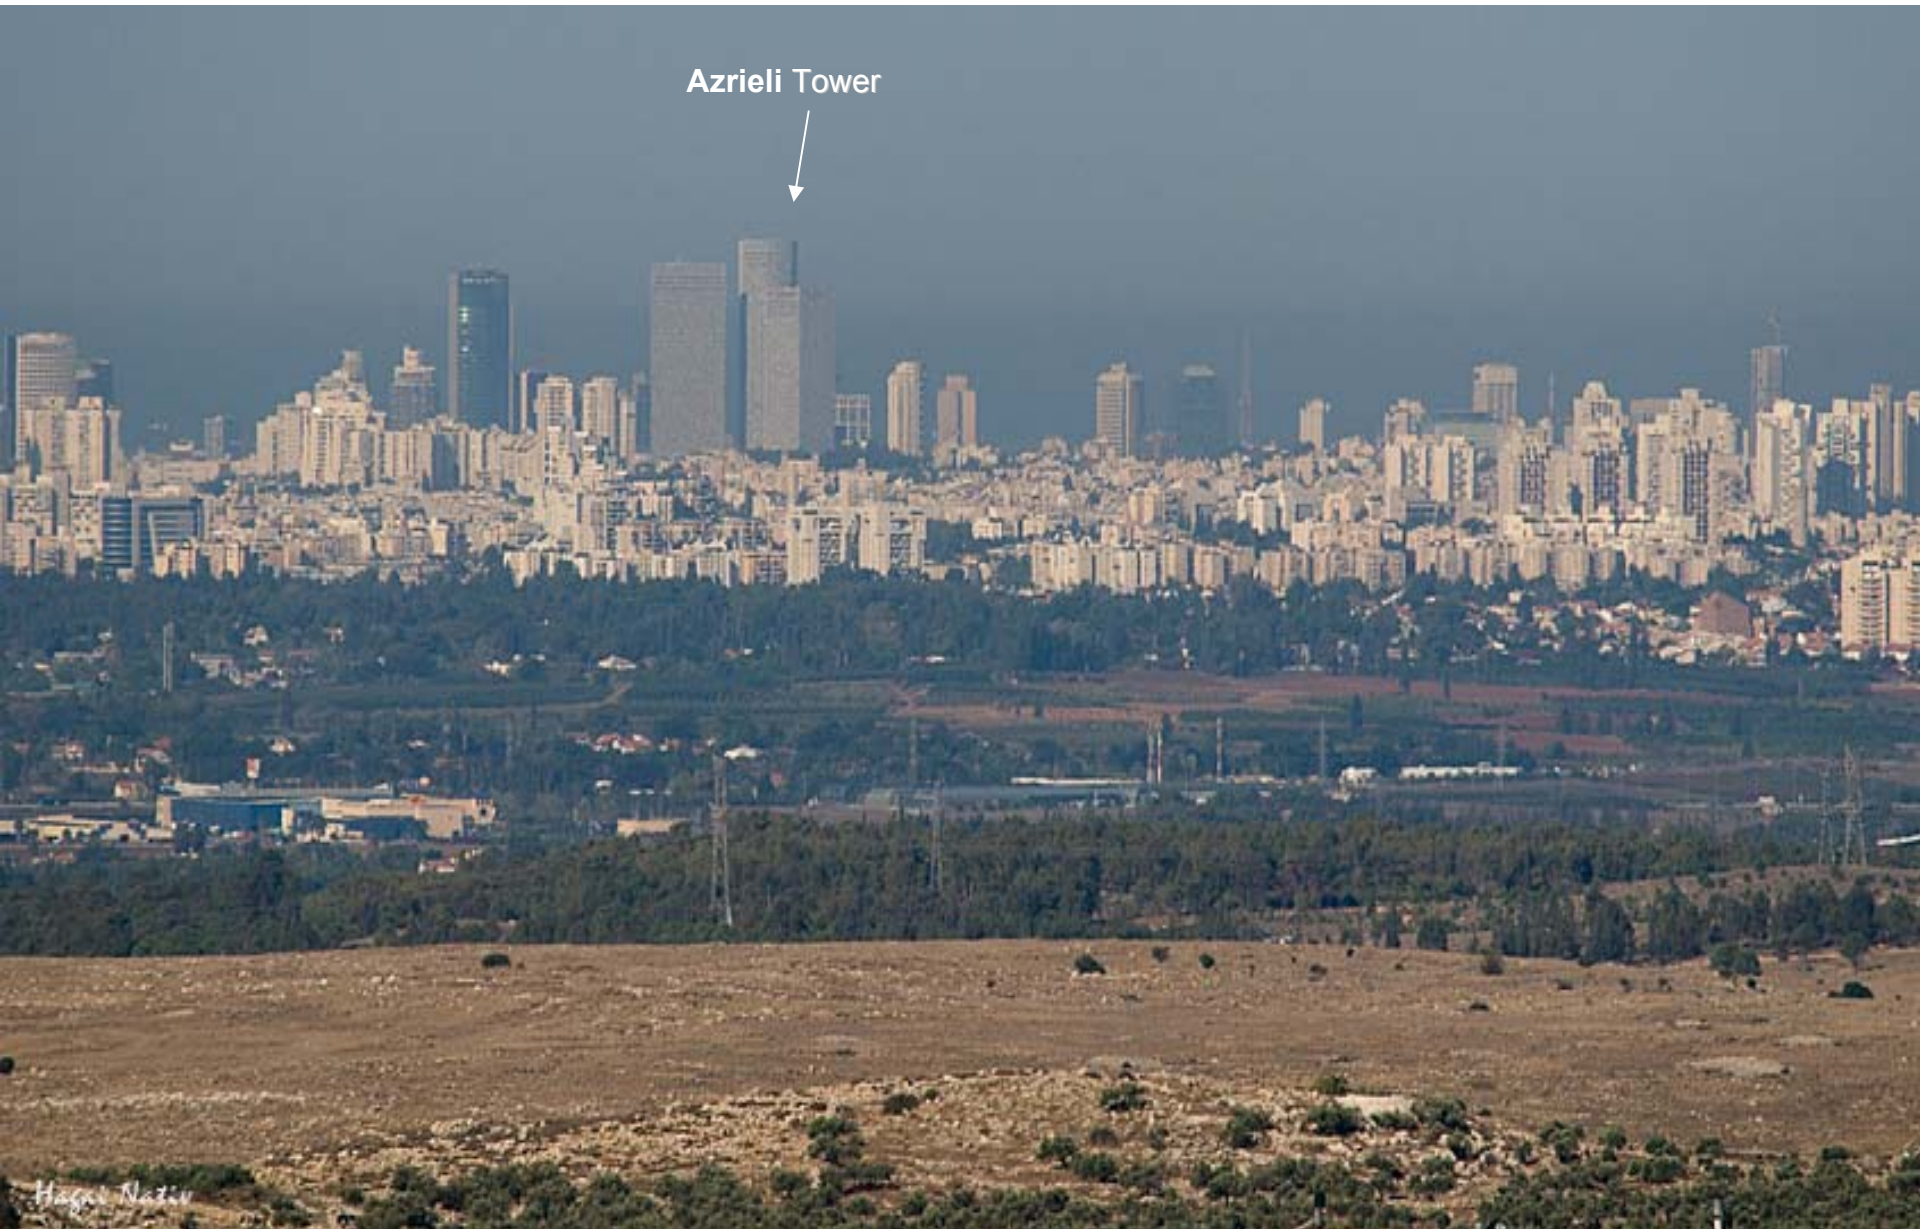

Terminal

Runway

Main Terminal & Runway at Ben Gurion Airport - As Seen From "Palestine"

Plane Taking Off On Runway of Ben Gurion Airport- As Seen From “Palestine”

Plane Taking Off On Runway of Ben Gurion Airport- As Seen From “Palestine”

Plane Taking Off On Runway of Ben Gurion Airport-
As Seen From "Palestine"

Main Terminal at Ben Gurion Airport - As Seen From “Palestine”

Azrieli Tower

Azrieli Towers and Central Tel Aviv As Seen From “Palestine”

Diamond Exchange Area, Ramat Gan - As Seen From “Palestine”

Reading Power Station

Reading Power Station and North Dan Region – As Seen from “Palestine”

Akirov Towers

Photo: Alexander Lysyi

צולם: אלכסנדר ליסי

North Tel Aviv & Diamond Exchange Area, Ramat Gan - As Seen From "Palestine"

Photo: Yehoar Gal

צילום: יהואר גל

Hadera Power Station adjacent to Caesarea – As Seen from “Palestine”