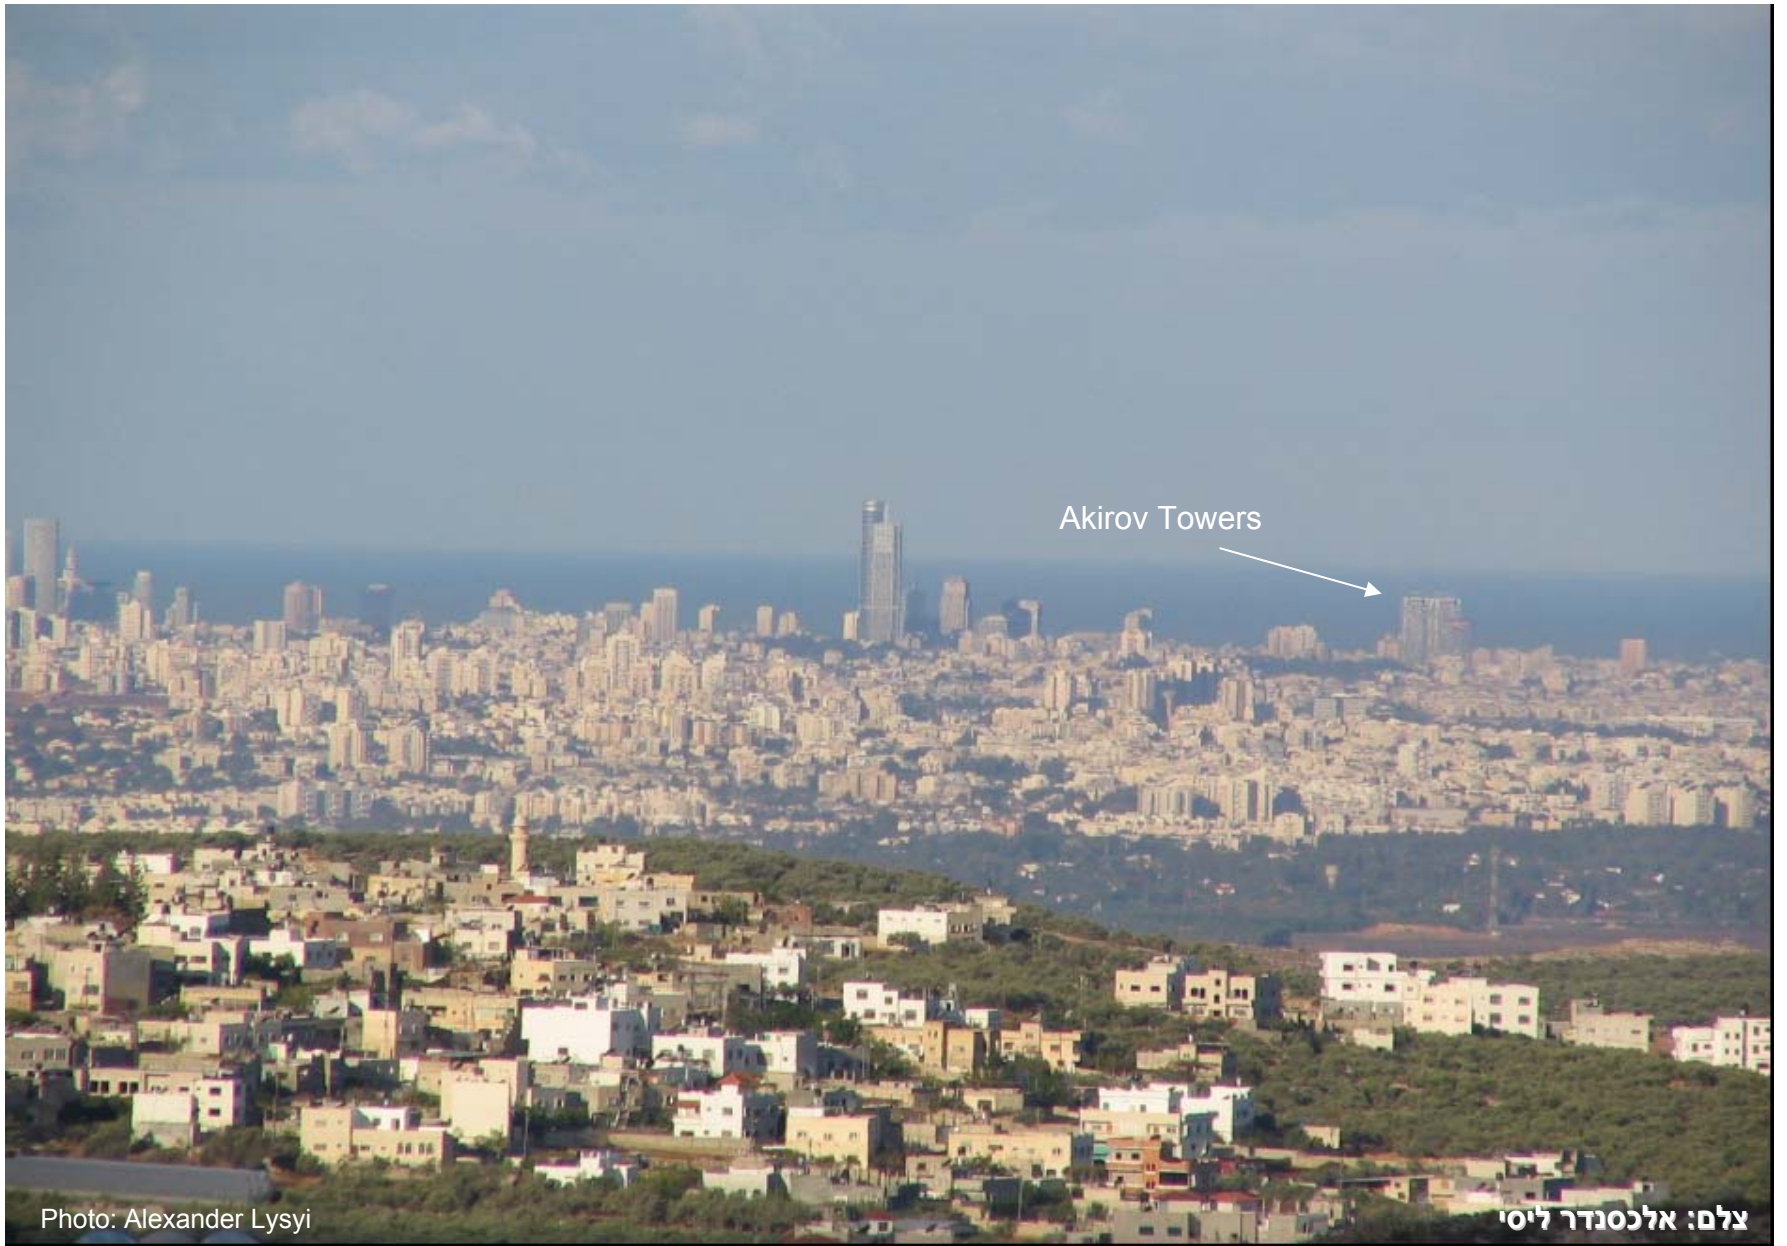

Terminal

Runway

Main Terminal & Runway at Ben Gurion Airport - As Seen From "Palestine"

Plane Taking Off On Runway of Ben Gurion Airport- As Seen From “Palestine”

Plane Taking Off On Runway of Ben Gurion Airport- As Seen From “Palestine”

Plane Taking Off On Runway of Ben Gurion Airport-
As Seen From "Palestine"

Main Terminal at Ben Gurion Airport - As Seen From “Palestine”

Azrieli Tower

Azrieli Towers and Central Tel Aviv As Seen From “Palestine”

Diamond Exchange Area, Ramat Gan - As Seen From “Palestine”

Reading Power Station

Reading Power Station and North Dan Region – As Seen from “Palestine”

Akirov Towers

Photo: Alexander Lysyi

צולם: אלכסנדר ליסי

North Tel Aviv & Diamond Exchange Area, Ramat Gan - As Seen From "Palestine"

Photo: Yehoar Gal

צילום: יהואר גל

Hadera Power Station adjacent to Caesarea – As Seen from “Palestine”