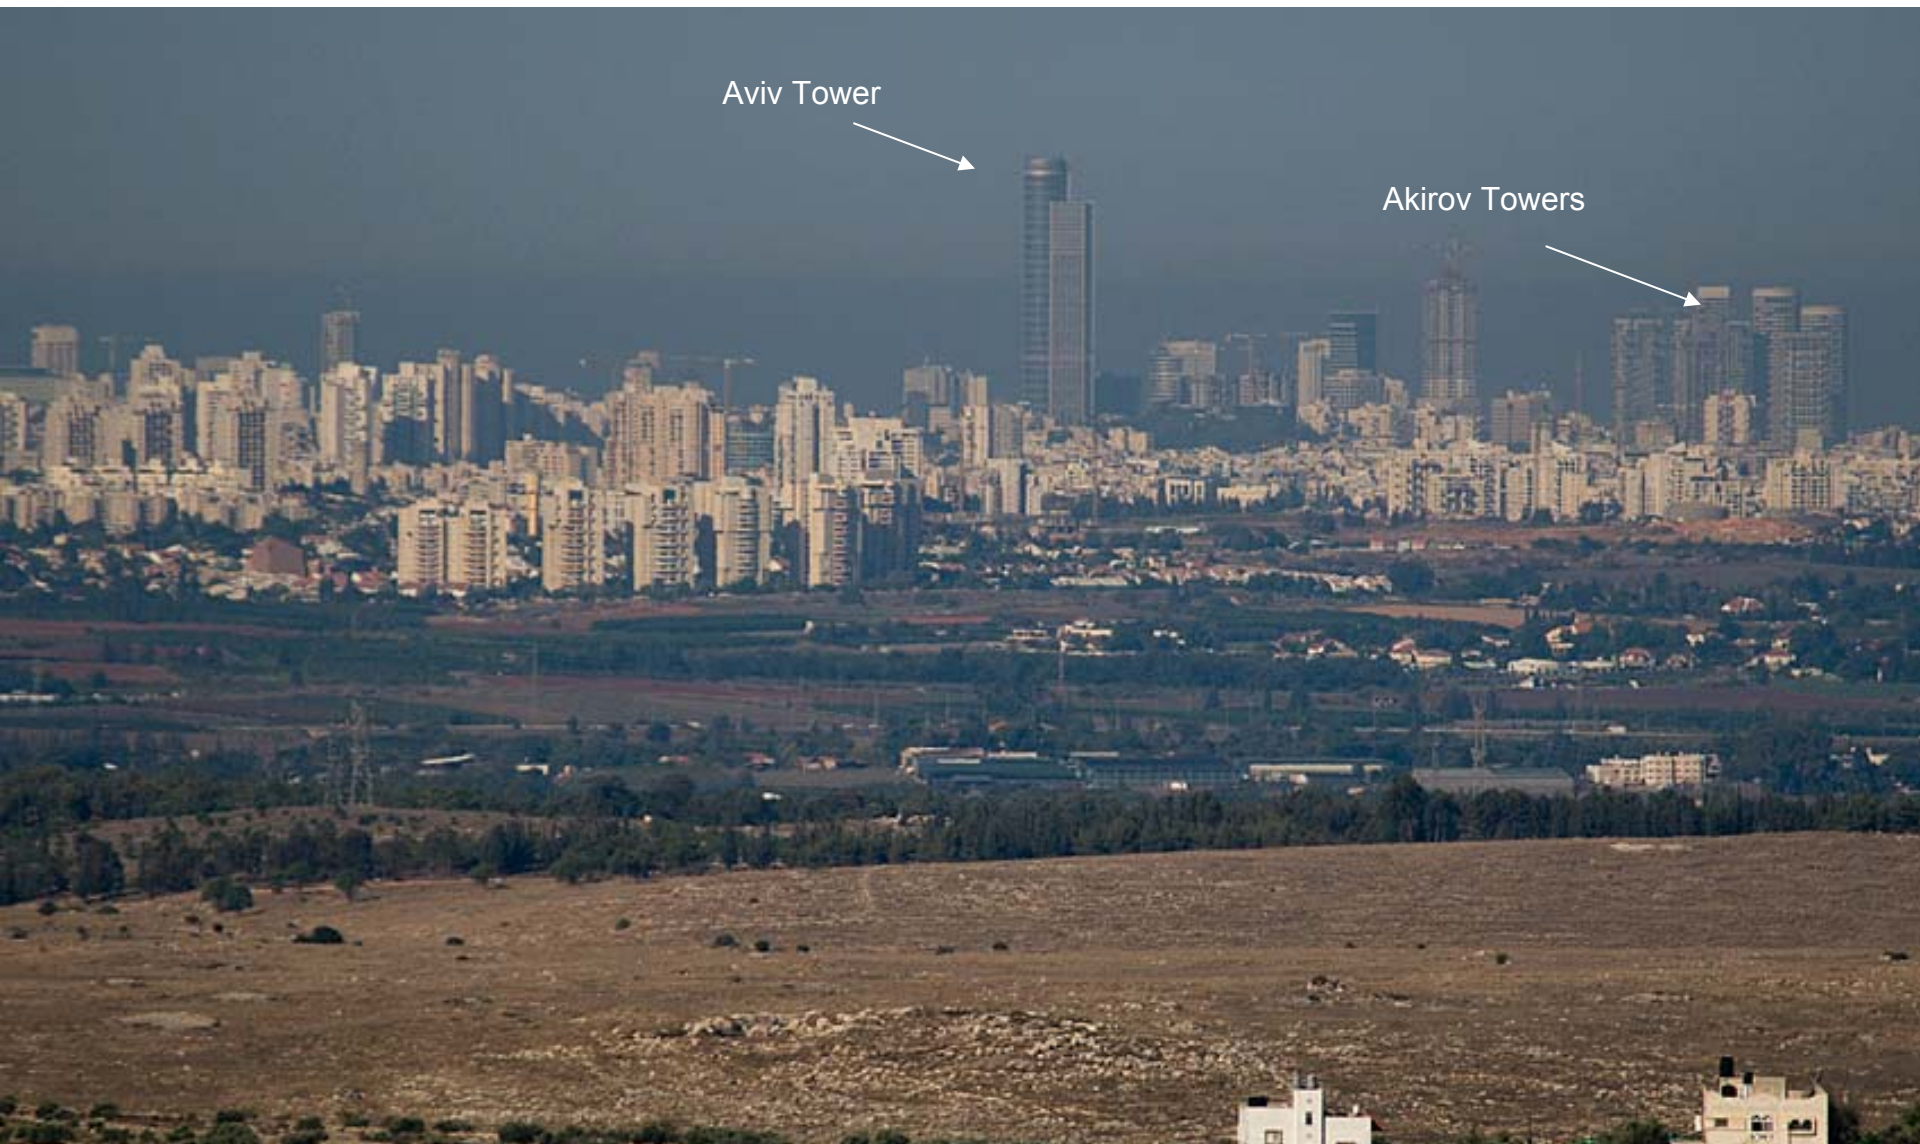

Terminal

Runway

Main Terminal & Runway at Ben Gurion Airport - As Seen From "Palestine"

Plane Taking Off On Runway of Ben Gurion Airport- As Seen From “Palestine”

Plane Taking Off On Runway of Ben Gurion Airport- As Seen From “Palestine”

Plane Taking Off On Runway of Ben Gurion Airport-
As Seen From "Palestine"

Main Terminal at Ben Gurion Airport - As Seen From “Palestine”

Azrieli Tower

Azrieli Towers and Central Tel Aviv As Seen From “Palestine”

Diamond Exchange Area, Ramat Gan - As Seen From “Palestine”

Reading Power Station

Reading Power Station and North Dan Region – As Seen from “Palestine”

Akirov Towers

Photo: Alexander Lysyi

צולם: אלכסנדר ליסי

North Tel Aviv & Diamond Exchange Area, Ramat Gan - As Seen From "Palestine"

Photo: Yehoar Gal

צילום: יהואר גל

Hadera Power Station adjacent to Caesarea – As Seen from “Palestine”